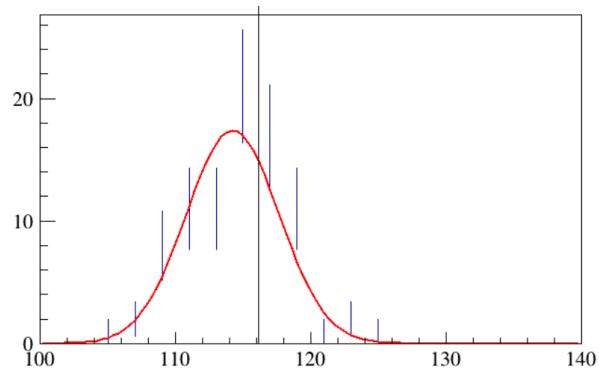

MC:Zc3900+Zc4020+F0500+F0980

About 10 times data  
PWA fit with phsp MC

4180

4220

4237

Fit: Zc3900+Zc4020+F0500+F0980

Fit: Zc3900+F0500+F0980

MC:Zc3900+F0500+F0980