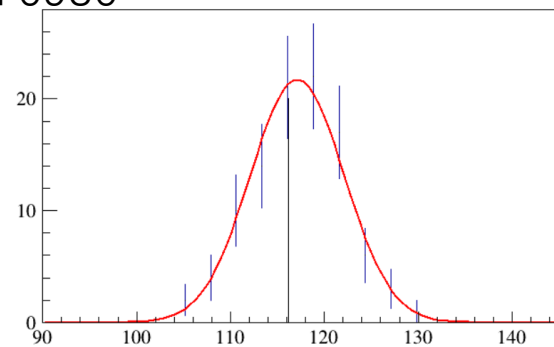

MC:Zc3900+Zc4020+F0500+F0980

About 10 times data  
PWA fit with phsp MC

4180

4220

4237

Fit: Zc3900+Zc4020+F0500+F0980

Fit: Zc3900+F0500+F0980

MC:Zc3900+F0500+F0980