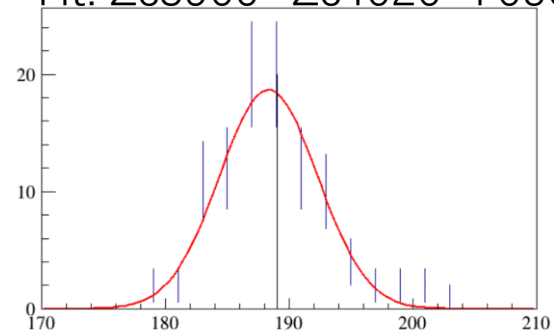

MC:Zc3900+Zc4020+F0500+F0980

About 10 times data  
PWA fit with phsp MC

4180

4220

4237

Fit: Zc3900+Zc4020+F0500+F0980

Fit: Zc3900+F0500+F0980

MC:Zc3900+F0500+F0980