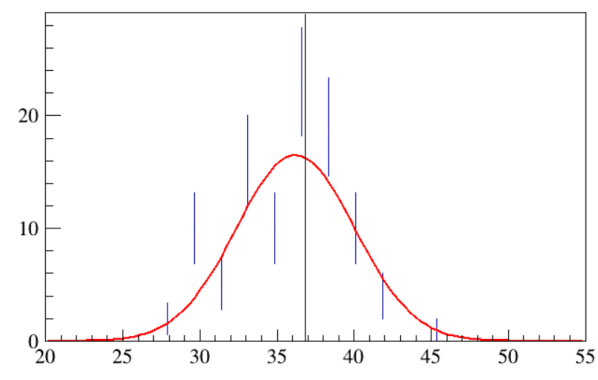

MC:Zc3900+F0500+F0980

4180

4220

4237

Fit: Zc3900+F0500+F0980