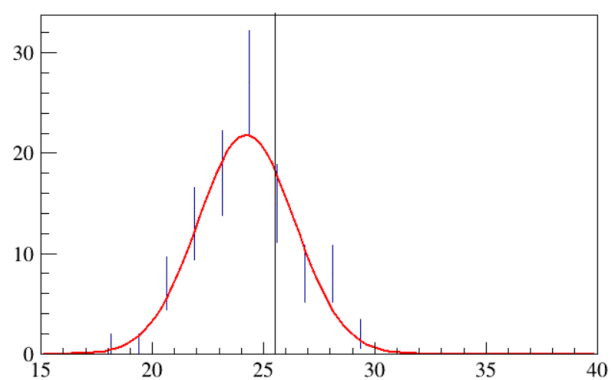

MC:Zc3900+F0500+F0980

4180

4220

4237

Fit: Zc3900+F0500+F0980