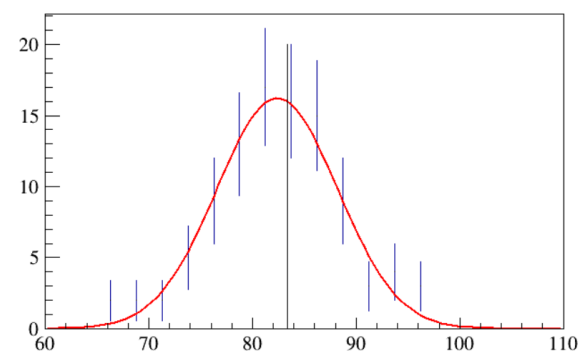

MC:Zc3900+Zc4020+F0500+F0980

About 10 times data  
PWA fit with phsp MC

4180

4220

4237

Fit: Zc3900+Zc4020+F0500+F0980

Fit: Zc3900+F0500+F0980

MC:Zc3900+F0500+F0980