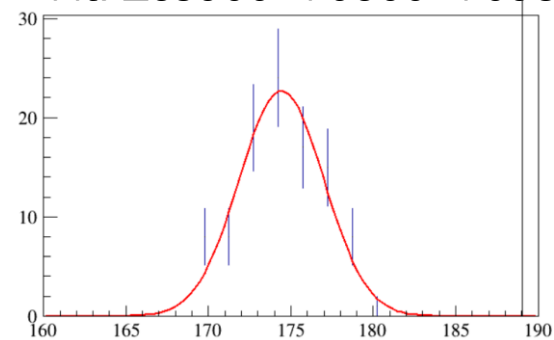

MC:Zc3900+Zc4020+F0500+F0980

About 10 times data  
PWA fit with phsp MC

4180

4220

4237

Fit: Zc3900+Zc4020+F0500+F0980

Fit: Zc3900+F0500+F0980

MC:Zc3900+F0500+F0980