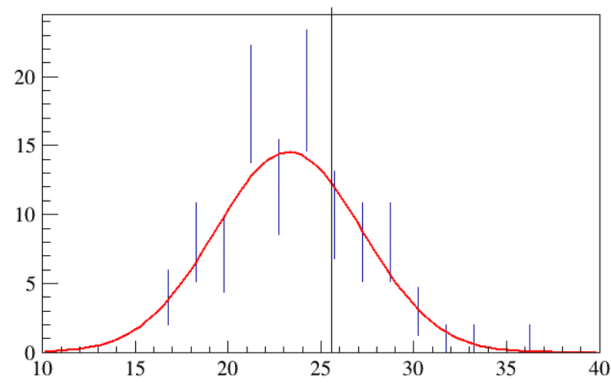

MC:Zc3900+F0500+F0980

4180

4220

4237

Fit: Zc3900+F0500+F0980